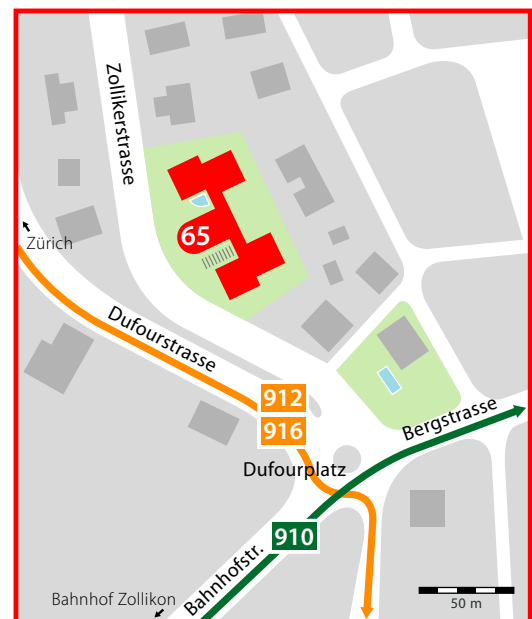

How to find us:

Bus 912 or 916 from Bellevue to «Dufourplatz»

or train S6 or S16 to «Bahnhof Tiefenbrunnen», change there on bus 912 or 916 to «Dufourplatz»

(Limited car parking available, for bookings call +41 44 395 11 11)

ZÜRICH

Ernst Basler + Partner Ltd.

Zollikerstrasse 65

CH-8702 Zollikon

Phone + 41 44 395 11 11

Fax + 41 44 395 12 34

ZOLLIKON